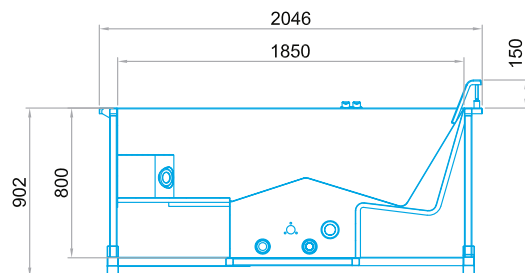

PACKAGING AND TRANSPORT

- The final dimensions of the spa, with its packaging are: 2100 x 2100 x 1100 mm.
- Spa delivered in one piece and in a horizontal position.
- It's advice to arrange a leveled concrete base for a correct spa installation.
- Lifting system not included, it should be suitable regarding the weight and size of the spa.

MINERVA SPA - 71472

SPA EMPOTRABLE · RECESSED SPA

ESPECIFICACIONES GENERALES		GENERAL SPECIFICATIONS
Dimensiones internas	1,85 x 1,82 x 0,80 m	Internal dimensions
Dimensiones externas	2,05 x 2,05 x 0,90 m	External dimensions
Posiciones (Asientos/Tumbonas)	4 (2 / 2)	Positions (Seat / Loungers)
Capacidad de agua	1,20 m ³	Water capacity
Peso vacío-Peso lleno	650 kg / 1850 kg	Empty weight-Full weight

MINERVA SPA - 71472

SPA EMPOTRABLE · RECESSED SPA

DIMENSIONES | DIMENSIONS

METALAST, S.A.U.

Paseo sanllehy, 25 · 08213 Polinyà (Spain)
Tel.: +34 93 713 18 55 · Fax: +34 93 713 11 37
e-mail: metalast@fluidrainindustry.com